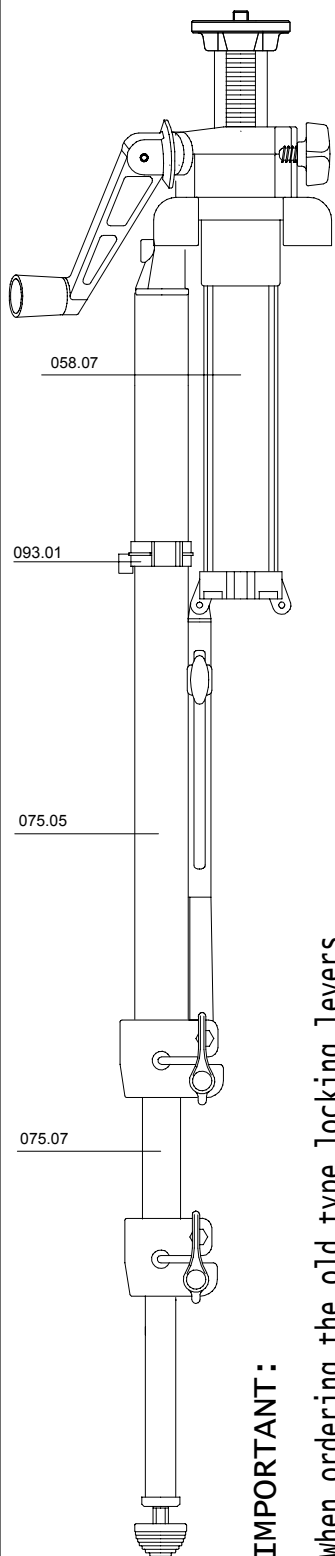

Manfrotto nord

ART.
075

VERSIONE:005
DEL:1994-05-11

IMPORTANT:

When ordering the old type Locking Levers (single spiral), please specify the collar (or the diameters) in which you are going to fit them, as complete collar must be supplied